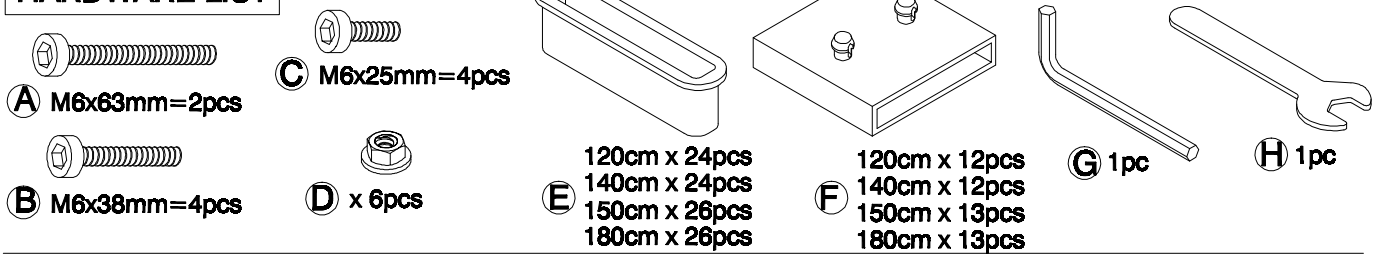

HARDWARE LIST