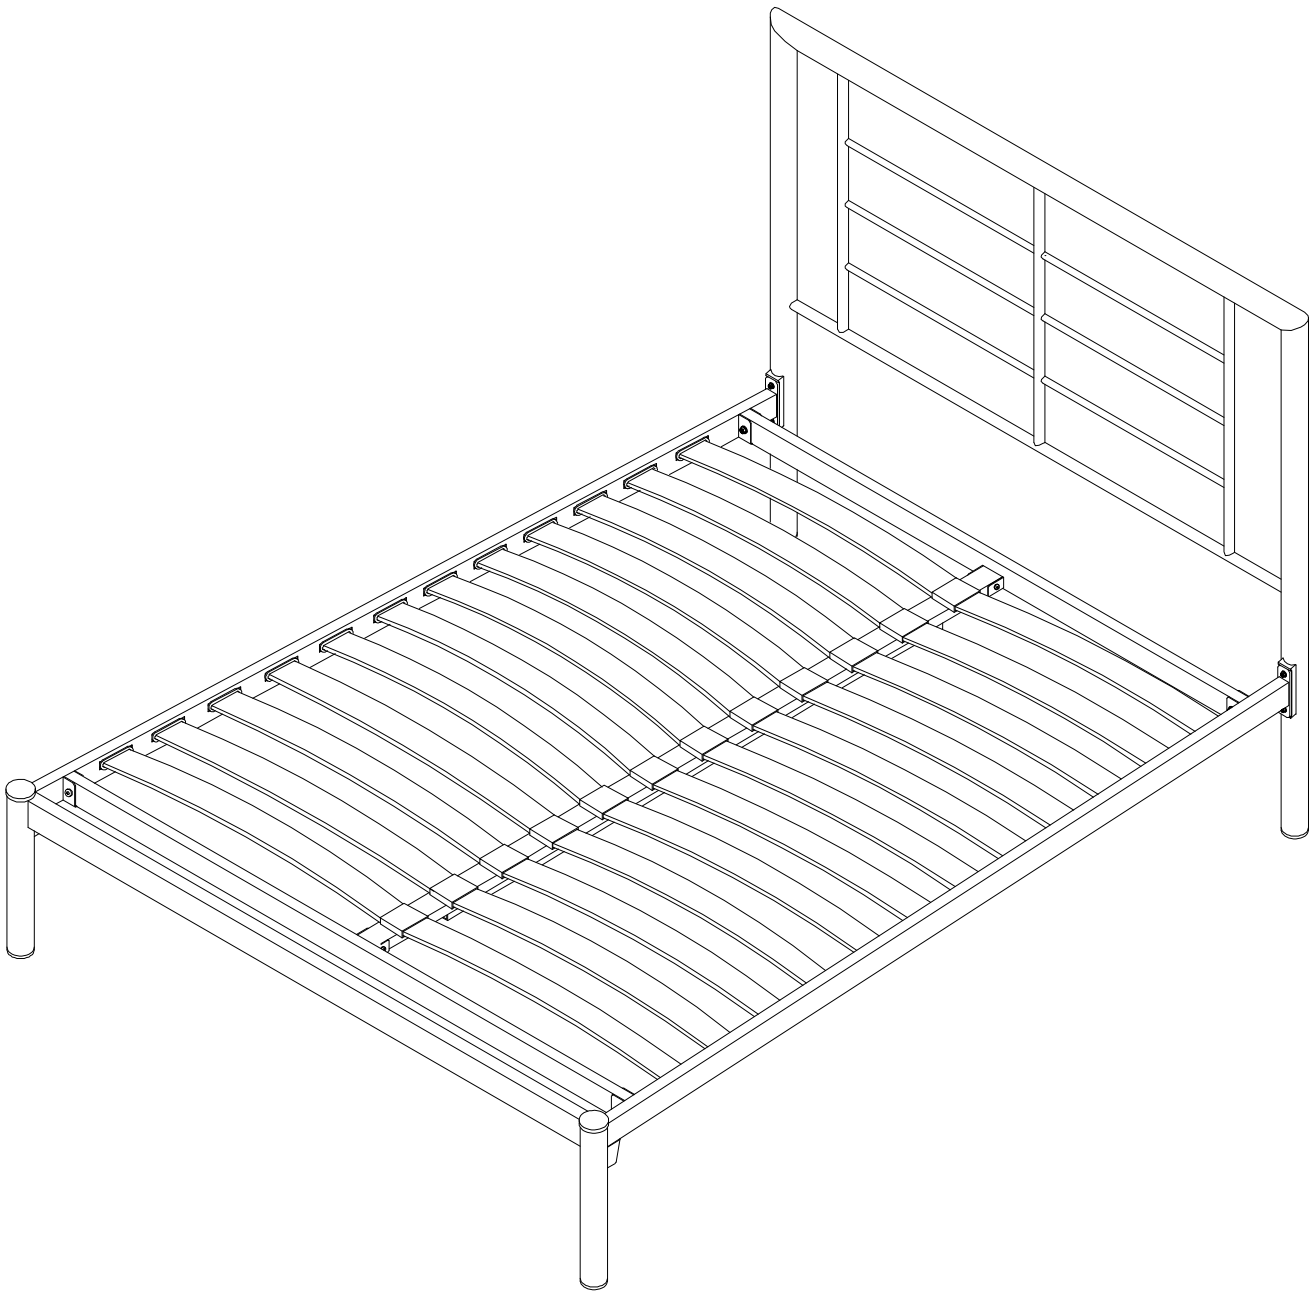

# ZEUS 120cm to 180cm BED ASSEMBLY INSTRUCTIONS

*Serenne*  
FURNISHINGS

## PARTS LIST