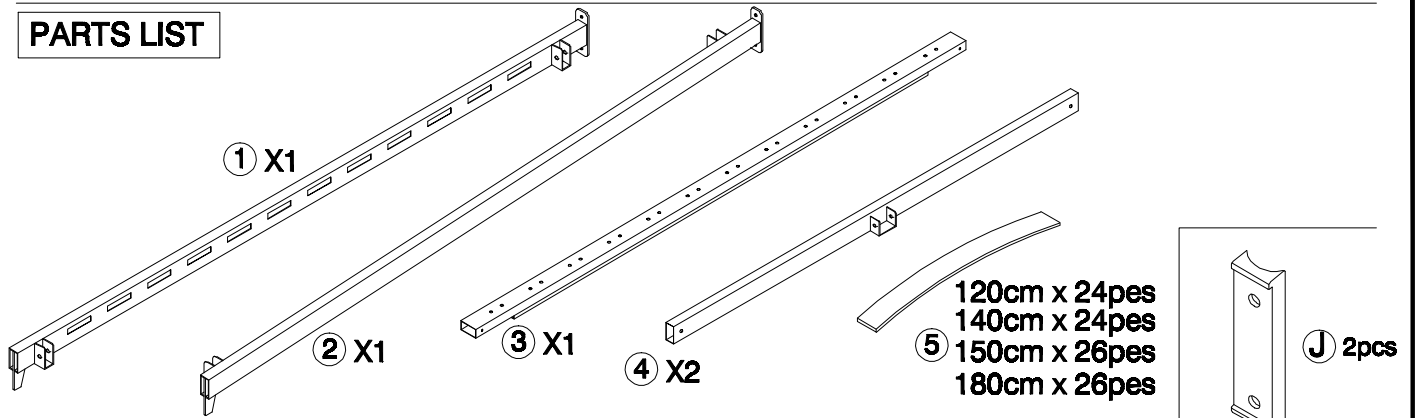

# ZEUS 120cm to 180cm BED ASSEMBLY INSTRUCTIONS

*Serenne*  
FURNISHINGS

## PARTS LIST