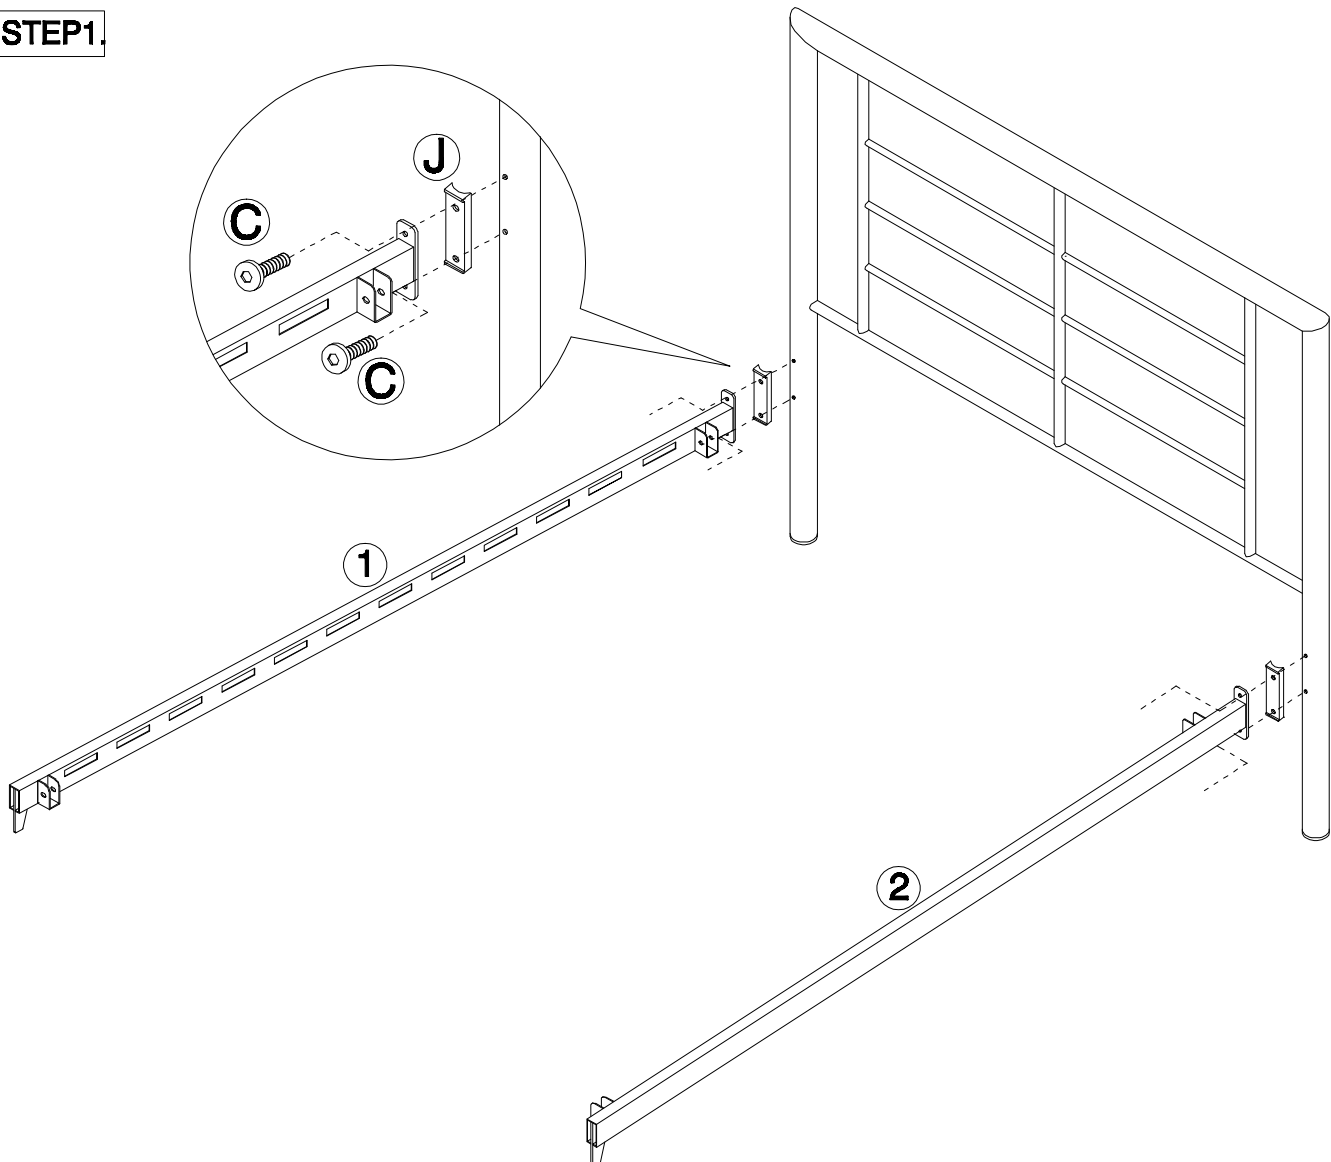

PARTS LIST

HARDWARE LIST

STEP 1.